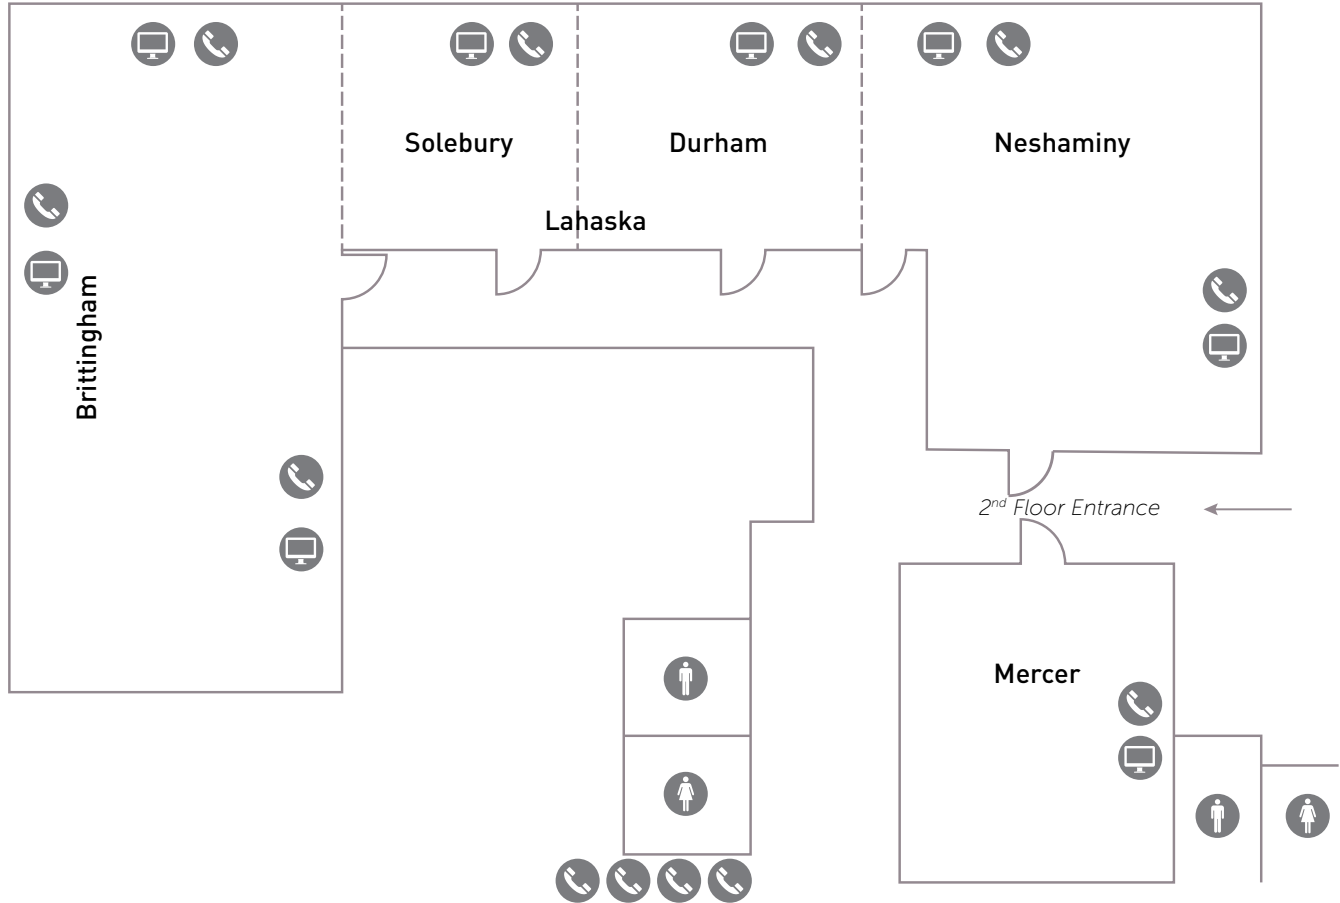

THE BUCKINGHAM

at *Peddler's Village*

WEDDING & EVENT SPACE

Buckingham

Name of Room	Room Size	Banquet Style	Classroom Style	Theatre Style	U-Shape Style	Conference Style	Square Feet	Ceiling Height
Brittingham	65' x 34'	Seats 170	Seats 120	Seats 230	-	-	2,210	8.5'
Lahaska	19' x 39'	Seats 60	Seats 40	Seats 80	-	Seats 20	741	7.5'
Solebury	19' x 17'	Seats 20	Seats 20	Seats 30	-	Seats 15	323	7.5'
Durham	19' x 22'	Seats 20	Seats 20	Seats 45	-	Seats 15	418	7.5'
Neshaminy	48' x 24'	Seats 70	Seats 40	Seats 110	Seats 30	Seats 35	1,152	7.5'
Mercer	32' x 15'	Seats 48	Seats 18	Seats 50	-	Seats 20	480	7.5'

Largest Reception Style Capacity is 350 Guests.
 - Not best suited for this arrangement.

For information on planning your wedding or event, please call 215-794-4078 or email groupsales@peddlersvillage.com