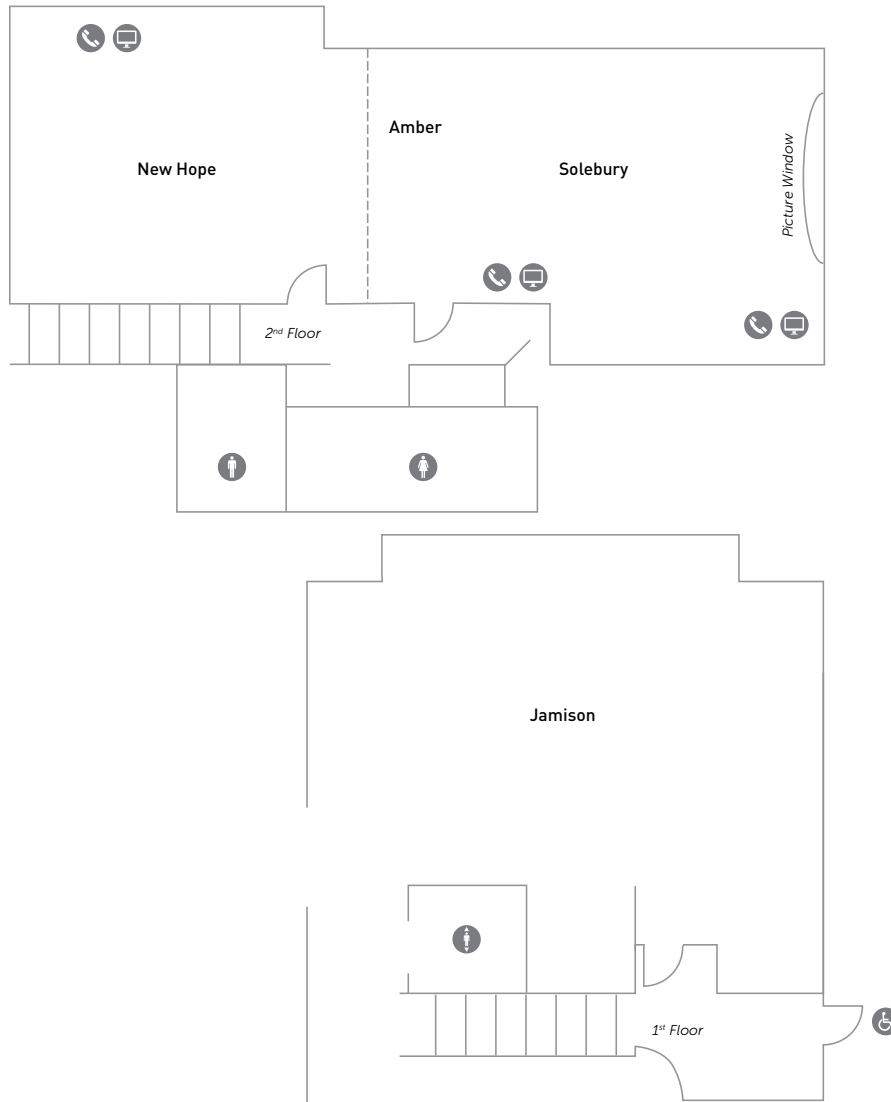

THE AMBER

at *Peddler's Village*

WEDDING & EVENT SPACE

Name of Room	Room Size	Buffet Style	Sitdown Style	Theatre Style	U-Shape Style	Conference Style	Classroom Style	Squ. Feet	Ceiling Height
Amber	52' x 22'	Seats 50	Seats 70	Seats 110	Seats 24	Seats 30	Seats 36	1,144	8.5'
Solebury	31' x 22'	Seats 30	Seats 40	Seats 70	Seats 24	Seats 30	Seats 24	682	8.5'
New Hope	21' x 19'	Seats 20	Seats 24	Seats 40	-	Seats 20	-	399	8.5'
Jamison	21' x 26'	Seats 40	Seats 50	-	-	Seats 15	-	670	7.5'