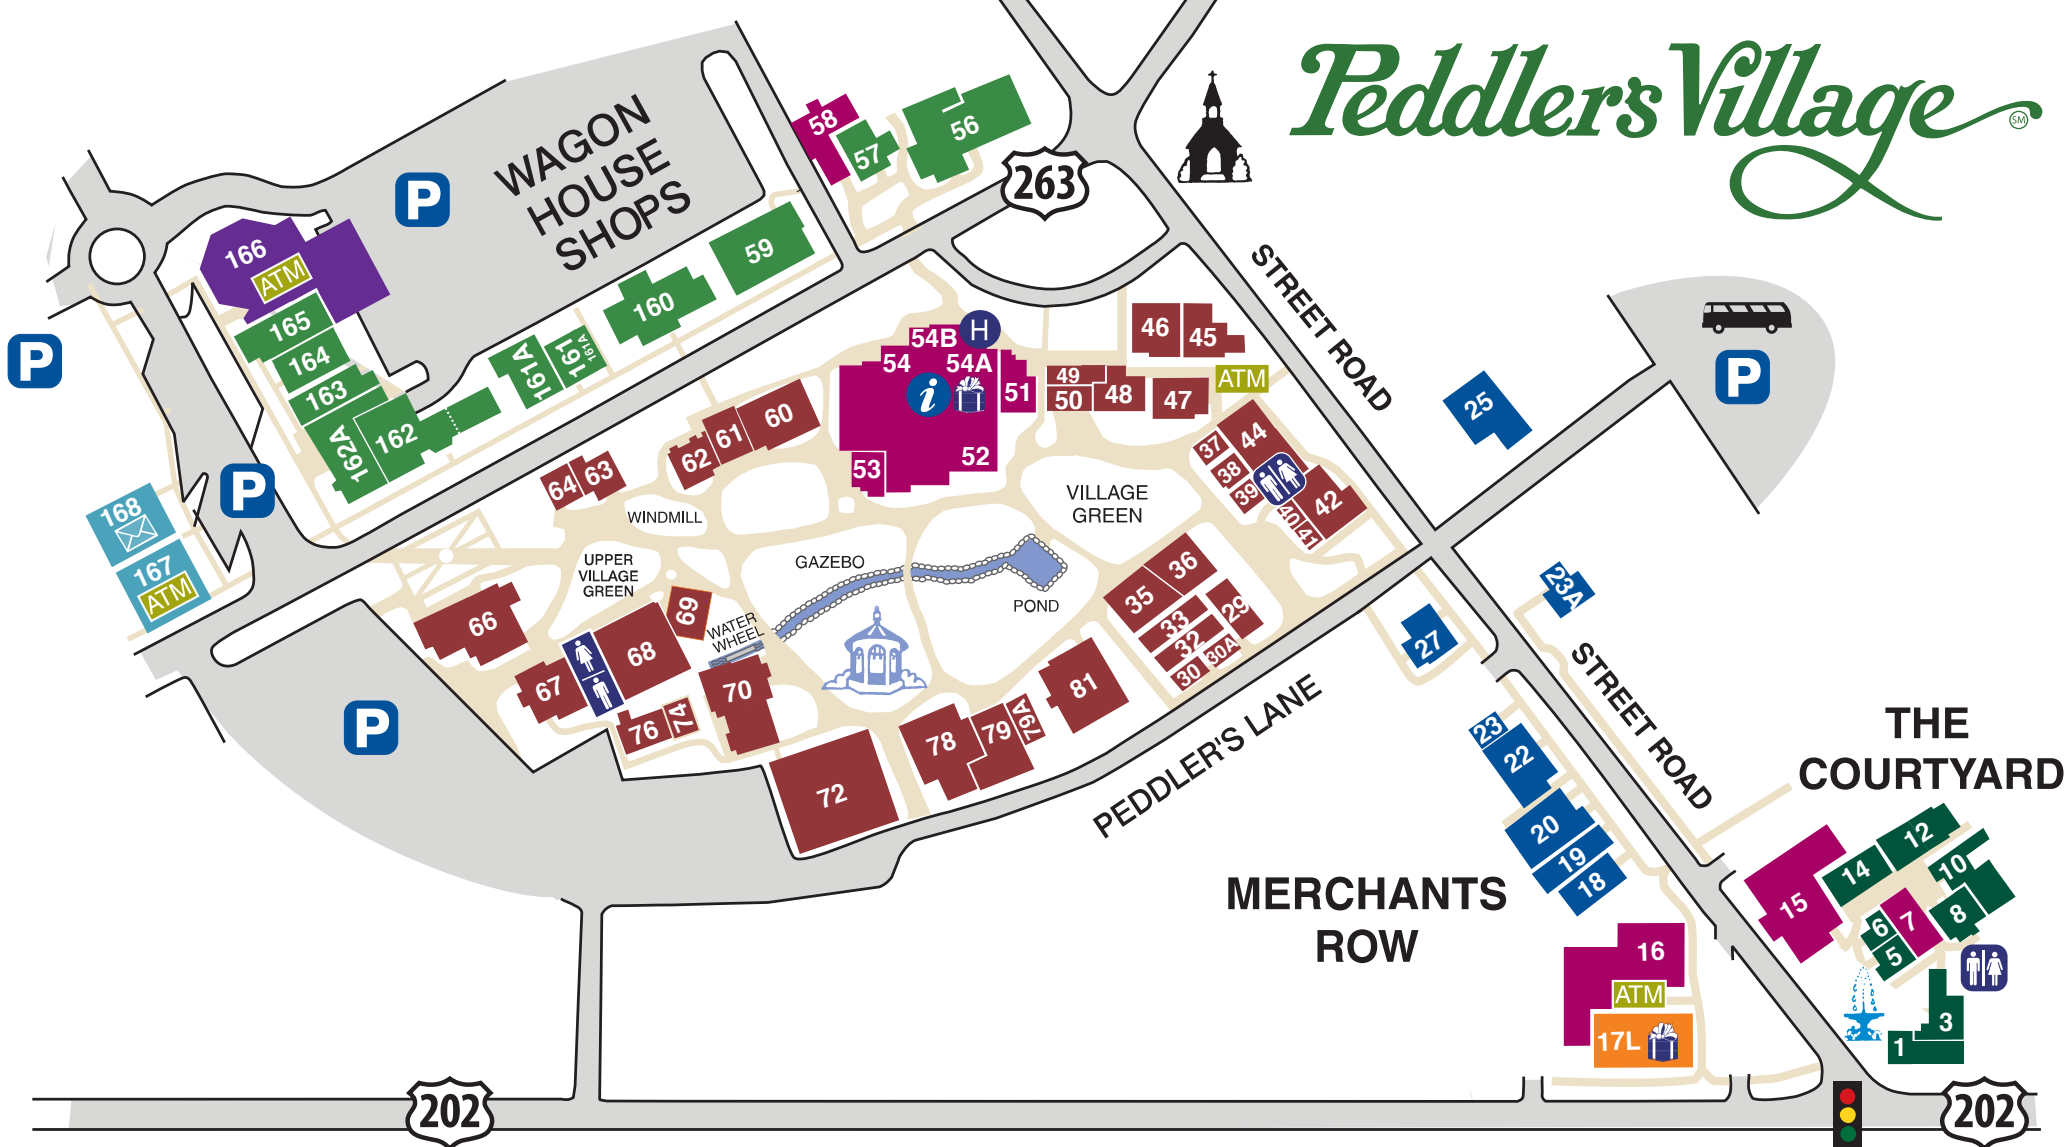

Peddler's Village

- 1 CASA CASALE
- 3 PEWTER PLUS
- 5 GLASS MASTERS
- 6 STENELLA INTERIORS
- 7 NANCY'S VILLAGE CAFÉ
- 8 CLIX PORTRAIT STUDIOS
- 10 UPSTAIRS GALLERY
- 14 THE CELTIC ROSE
- 15 EARL'S BUCKS COUNTY
- 16 SWEET LORRAINE'S CAFÉ & BAR
- 17 THE GOLDEN PLOUGH INN
- 18 MY FAVORITE SHOPPE
- 19 SIGNATURES
- 20 CHADDSFORD WINERY
- 22 KNOBS 'N KNOCKERS
- 23 THE SOAP OPERA COMPANY
- 23A SKIP'S CANDY CORNER CHOCOLATE FACTORY
- 25 OAKGEM ESTATE JEWELRY
- 27 SKIP'S CANDY CORNER

- 29 THE TOWN CRIER BAKERY
- 30 LACE SILHOUETTES LINGERIE
- 30A PJ'S & JAMMIES
- 32 CREATIVE INKLING
- 33 MP JEWELRY DESIGN
- 35 ARTISANS GALLERY
- 36 GAIL WEST
- 37 VELVET CHIC
- 38 THE TOTAL ANIMAL
- 39 COUNTRY ACCENTS
- 40 COTTON COMPANY
- 41 THE VELVET SLIPPER
- 42 VILLAGE ARTWORKS
- 44 LACHMAN GALLERY
- 45 GRANDPA HICKS CHEESE & GOURMET
- 46 FEHRENBACH BLACK FOREST CLOCKS AND GIFTS
- 47 TRUFFLES, LTD.
- 49 CANTERBURY TALES FOREVER
- 50 BETWEEN THE SEAS

- 51 HART'S TAVERN
- 52 PEDDLER'S PUB
- 53 PIGADILLY'S
- 54 COCK 'N BULL RESTAURANT
- 54A PEDDLER'S VILLAGE CORPORATE OFFICE
- 54B HOSPITALITY DESK IN THE COCK 'N BULL
- 56 SKIN 'N TONIC
- 57 JEWELRY CONNECTION
- 58 HOUSE OF COFFEE
- 59 ELDRETH POTTERY
- 60 LIGHTHOUSE GALLERIES
- 61 HATS GALORE & MORE
- 62 COM-FORT-A-BLE
- 63 THE NUT KETTLE
- 64 ST. JUDE RELIGIOUS STORE
- 66 COOKERY WARE SHOP
- 67 THE DEN
- 68 STERLING LEATHER
- 69 APRICOT LANE BOUTIQUE
- 70 PINE WREATH & CANDLE, LTD.

- 72 CHICO'S
- 74 RIVER YOGA
- 76 THE FUN PLACE
- 78 THE MOLE HOLE
- 79 THE PAPER CHASE
- 79A SIMPLY COMFORTABLE
- 81 JOURNEY'S SPIRITED GIFTS
- 160 VILLAGE TOY & DOLL SHOPPE
- 160A BUCKS COUNTY VISITORS CENTER
- 161 PERIWINKLE PLACE
- 161A SUBLIME
- 162 VILLAGE FLOWER SHOPPE, LTD.
- 162A STEEL MAGNOLIA
- 163 MIXED THREADS
- 164 HELLO, SPORTS FANS!
- 166 GIGGLEBERRY FAIR
- 166 PAINTED PONY CAFÉ / GRAND CAROUSEL
- 167 BANK OF AMERICA
- 168 UNITED STATES POST OFFICE