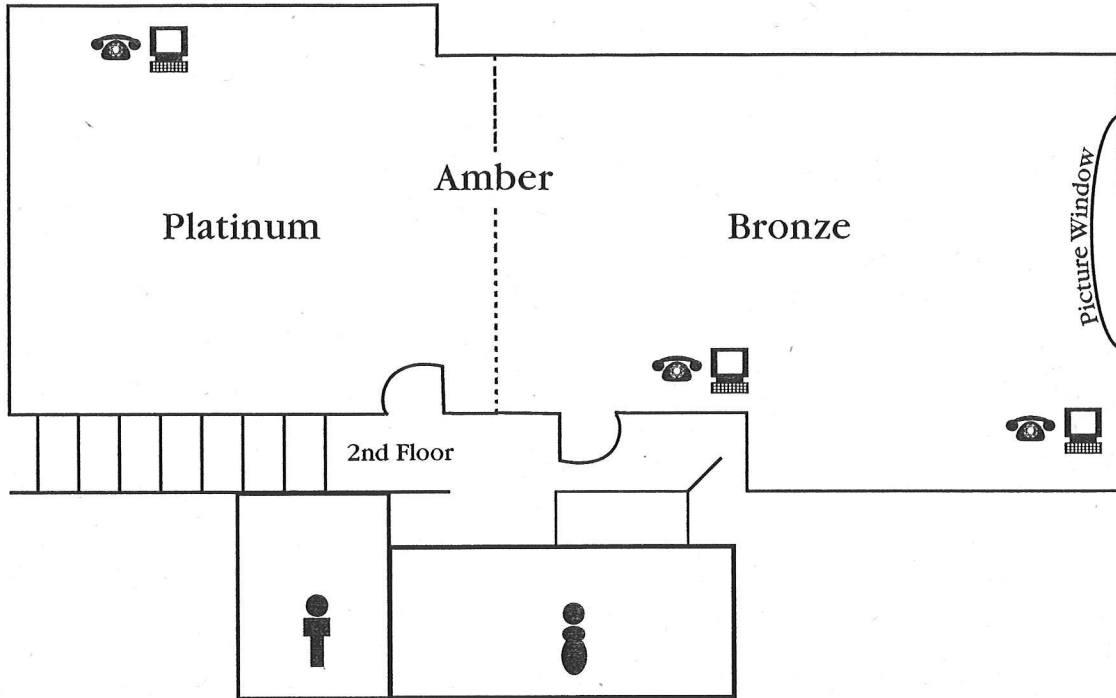

Earl's Bucks County

NAME of ROOM	ROOM SIZE	BUFFET STYLE	SIT DOWN STYLE	THEATRE STYLE	"U"-SHAPE STYLE	CONFERENCE STYLE	CLASSROOM STYLE	SQUARE FEET	CEILING HEIGHT
*Amber	52' x 22'	Seats 60	Seats 72	Seats 110	Seats 24	Seats 30	Seats 36	1144	8.5'
Bronze	31' x 22'	Seats 32	Seats 40	Seats 70	Seats 24	Seats 30	Seats 24	682	8.5'
Platinum	21' x 19'	Seats 20	Seats 24	Seats 40	N/A	Seats 20	N/A	399	8.5'

*Largest Reception Style Capacity is 100 Guests.