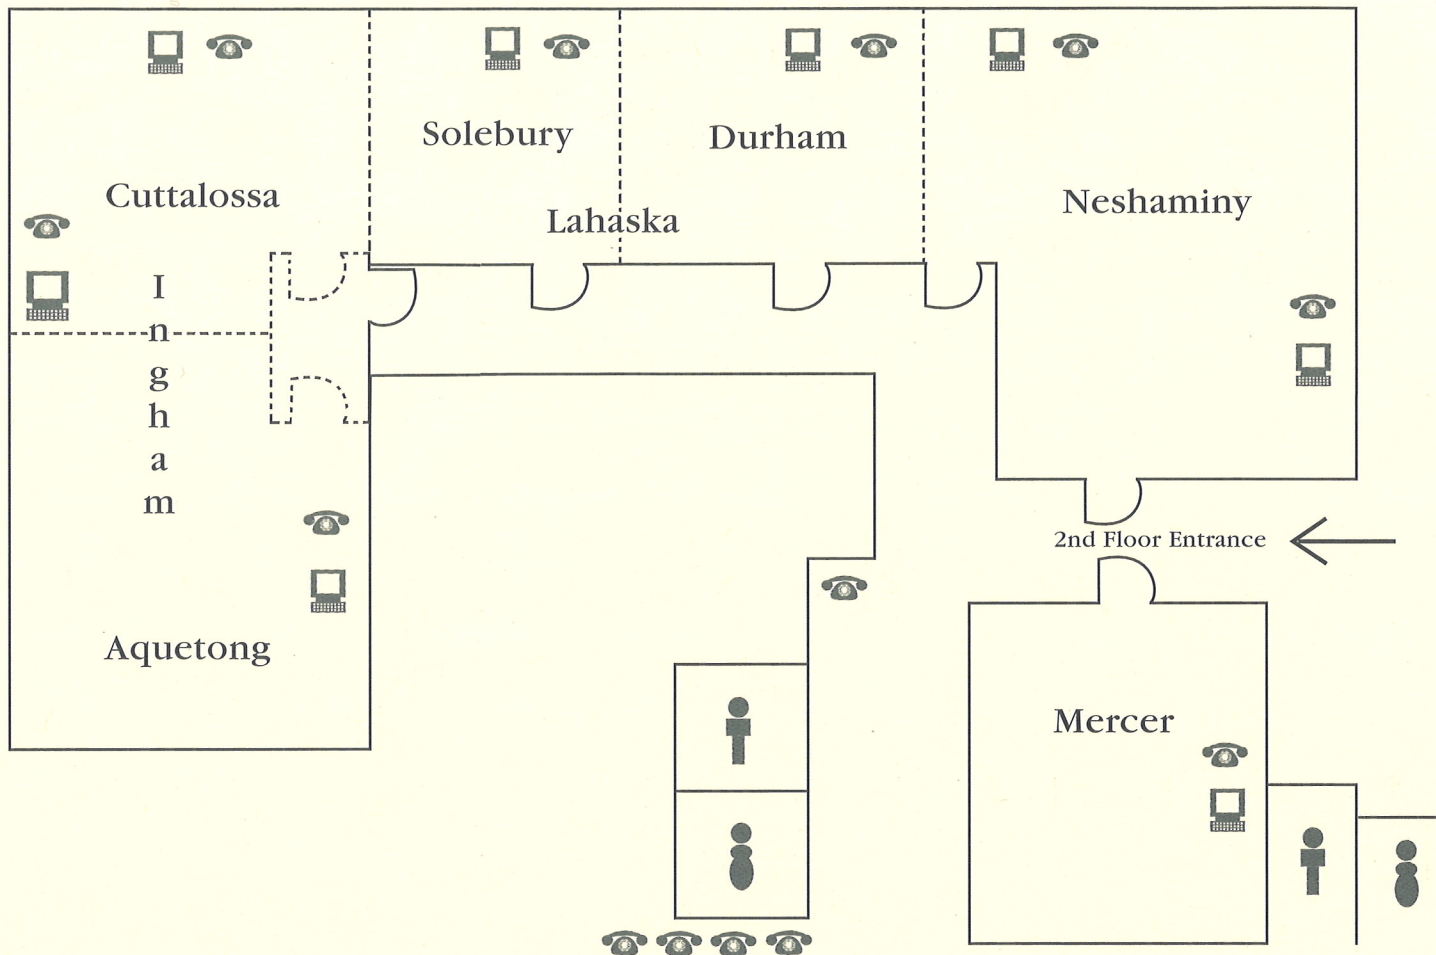

# Peddler's Village Conference & Banquet Facilities

## Cock 'n Bull Restaurant

NAME of ROOM	ROOM SIZE	BANQUET STYLE	CLASSROOM STYLE	THEATRE STYLE	U-SHAPE STYLE	CONFERENCE STYLE	SQUARE FEET	CEILING HEIGHT
Ingham	65' x 34'	Seats 200	Seats 120	Seats 230	...	...	2210	8.5'
Aquetong	38' x 34'	Seats 90	Seats 50	Seats 110	Seats 32	Seats 30	1292	8.5'
Cuttalossa	27' x 34'	Seats 50	Seats 40	Seats 70	...	Seats 20	918	8.5'
Lahaska	19' x 39'	Seats 60	Seats 40	Seats 80	...	Seats 20	741	7.5'
Solebury	19' x 17'	Seats 20	Seats 20	Seats 30	...	Seats 15	323	7.5'
Durham	19' x 22'	Seats 20	Seats 20	Seats 45	...	Seats 15	418	7.5'
Neshaminy	48' x 24'	Seats 70	Seats 40	Seats 110	Seats 30	Seats 35	1152	7.5'
Mercer	32' x 15'	Seats 48	Seats 18	Seats 50	...	Seats 20	480	7.5'